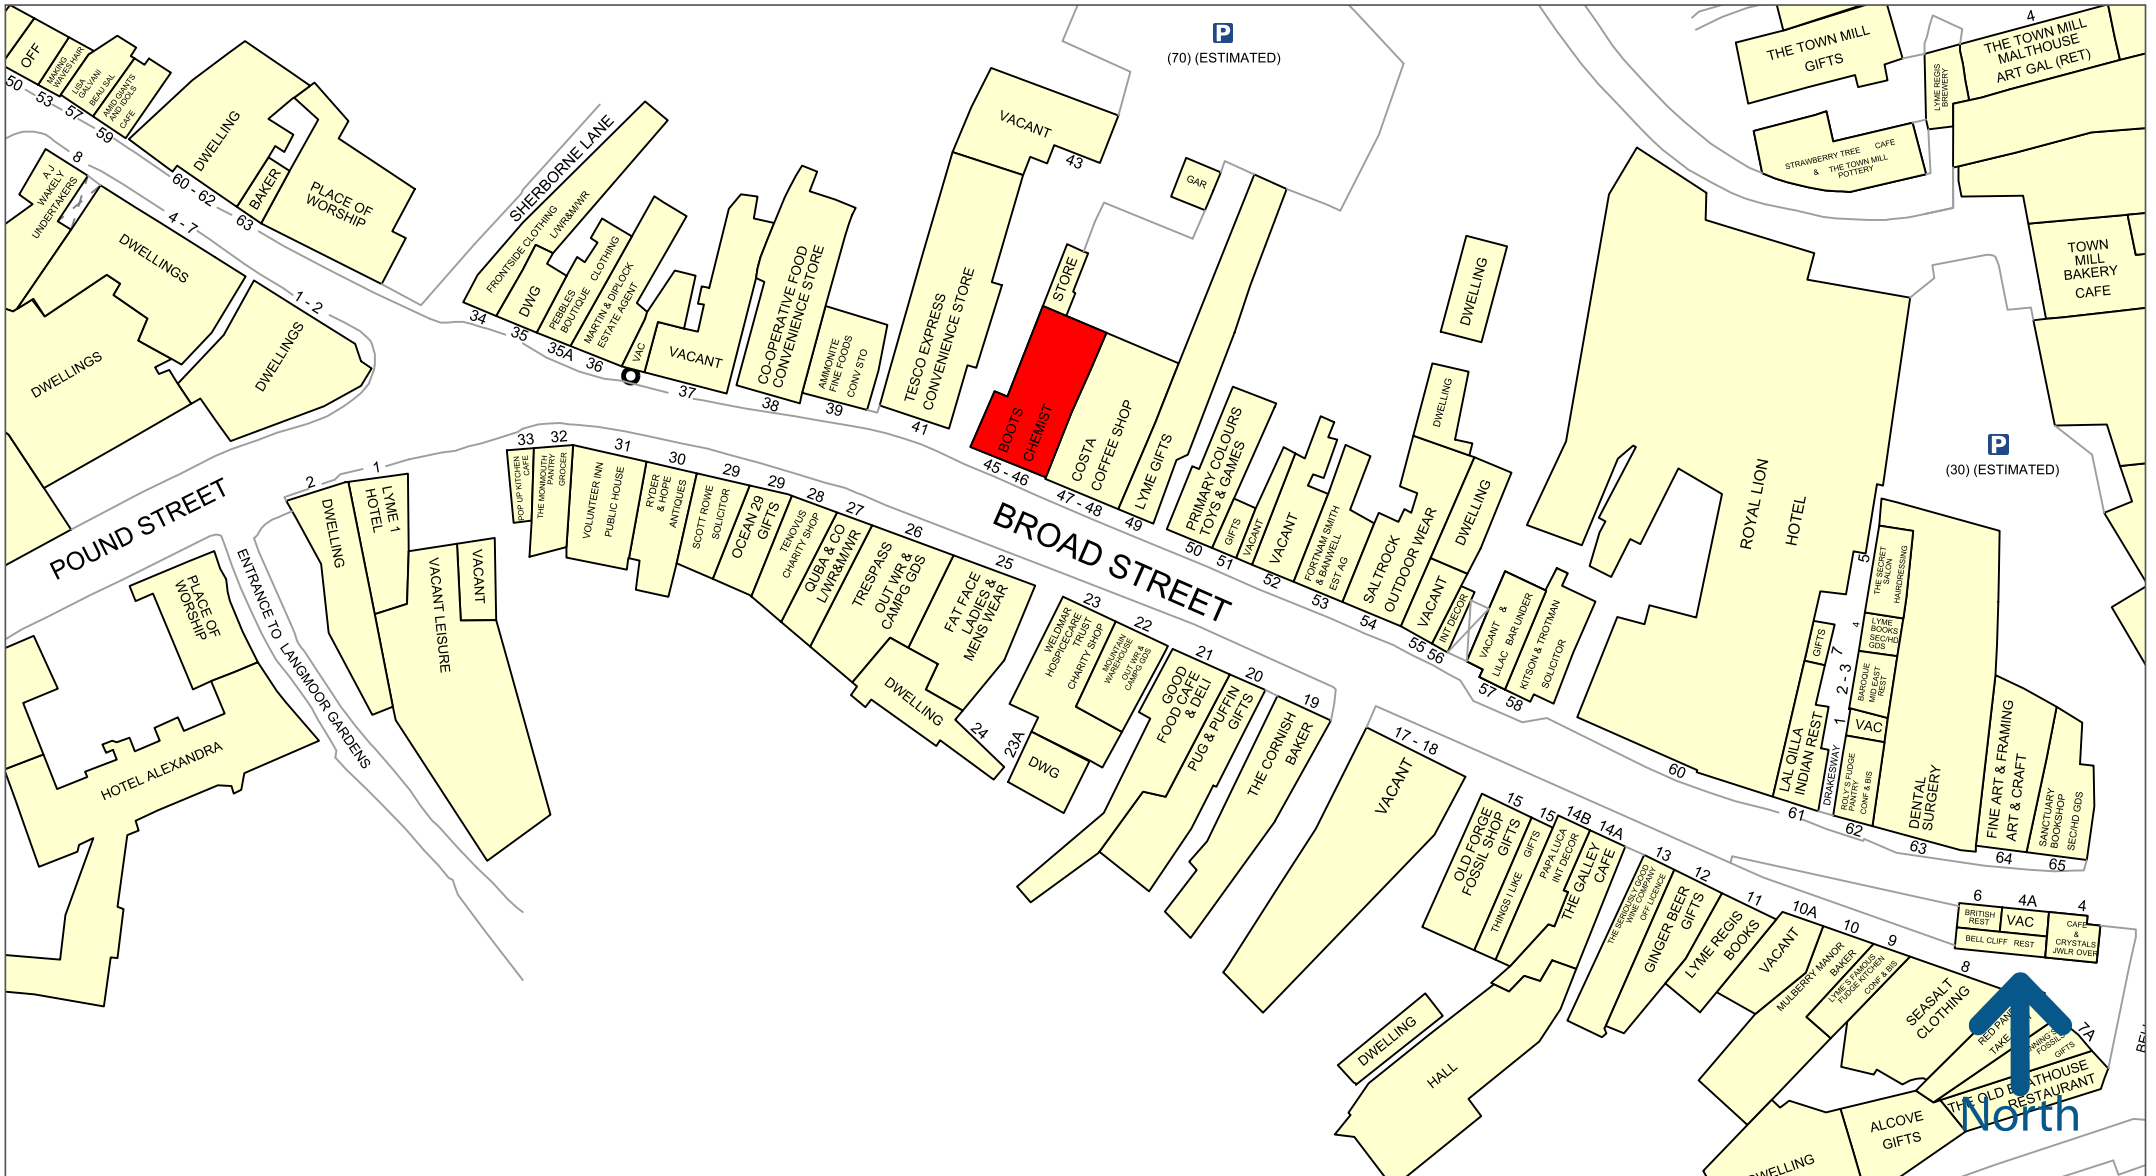

50 metres

Copyright and confidentiality Experian, 2024. © Crown copyright and database rights 2024. OS AC0000807366

Experian Goad Plan Created: 09/10/2024

For more information on our products and services:
www.experian.co.uk/business-products/goad | salesG@uk.experian.com